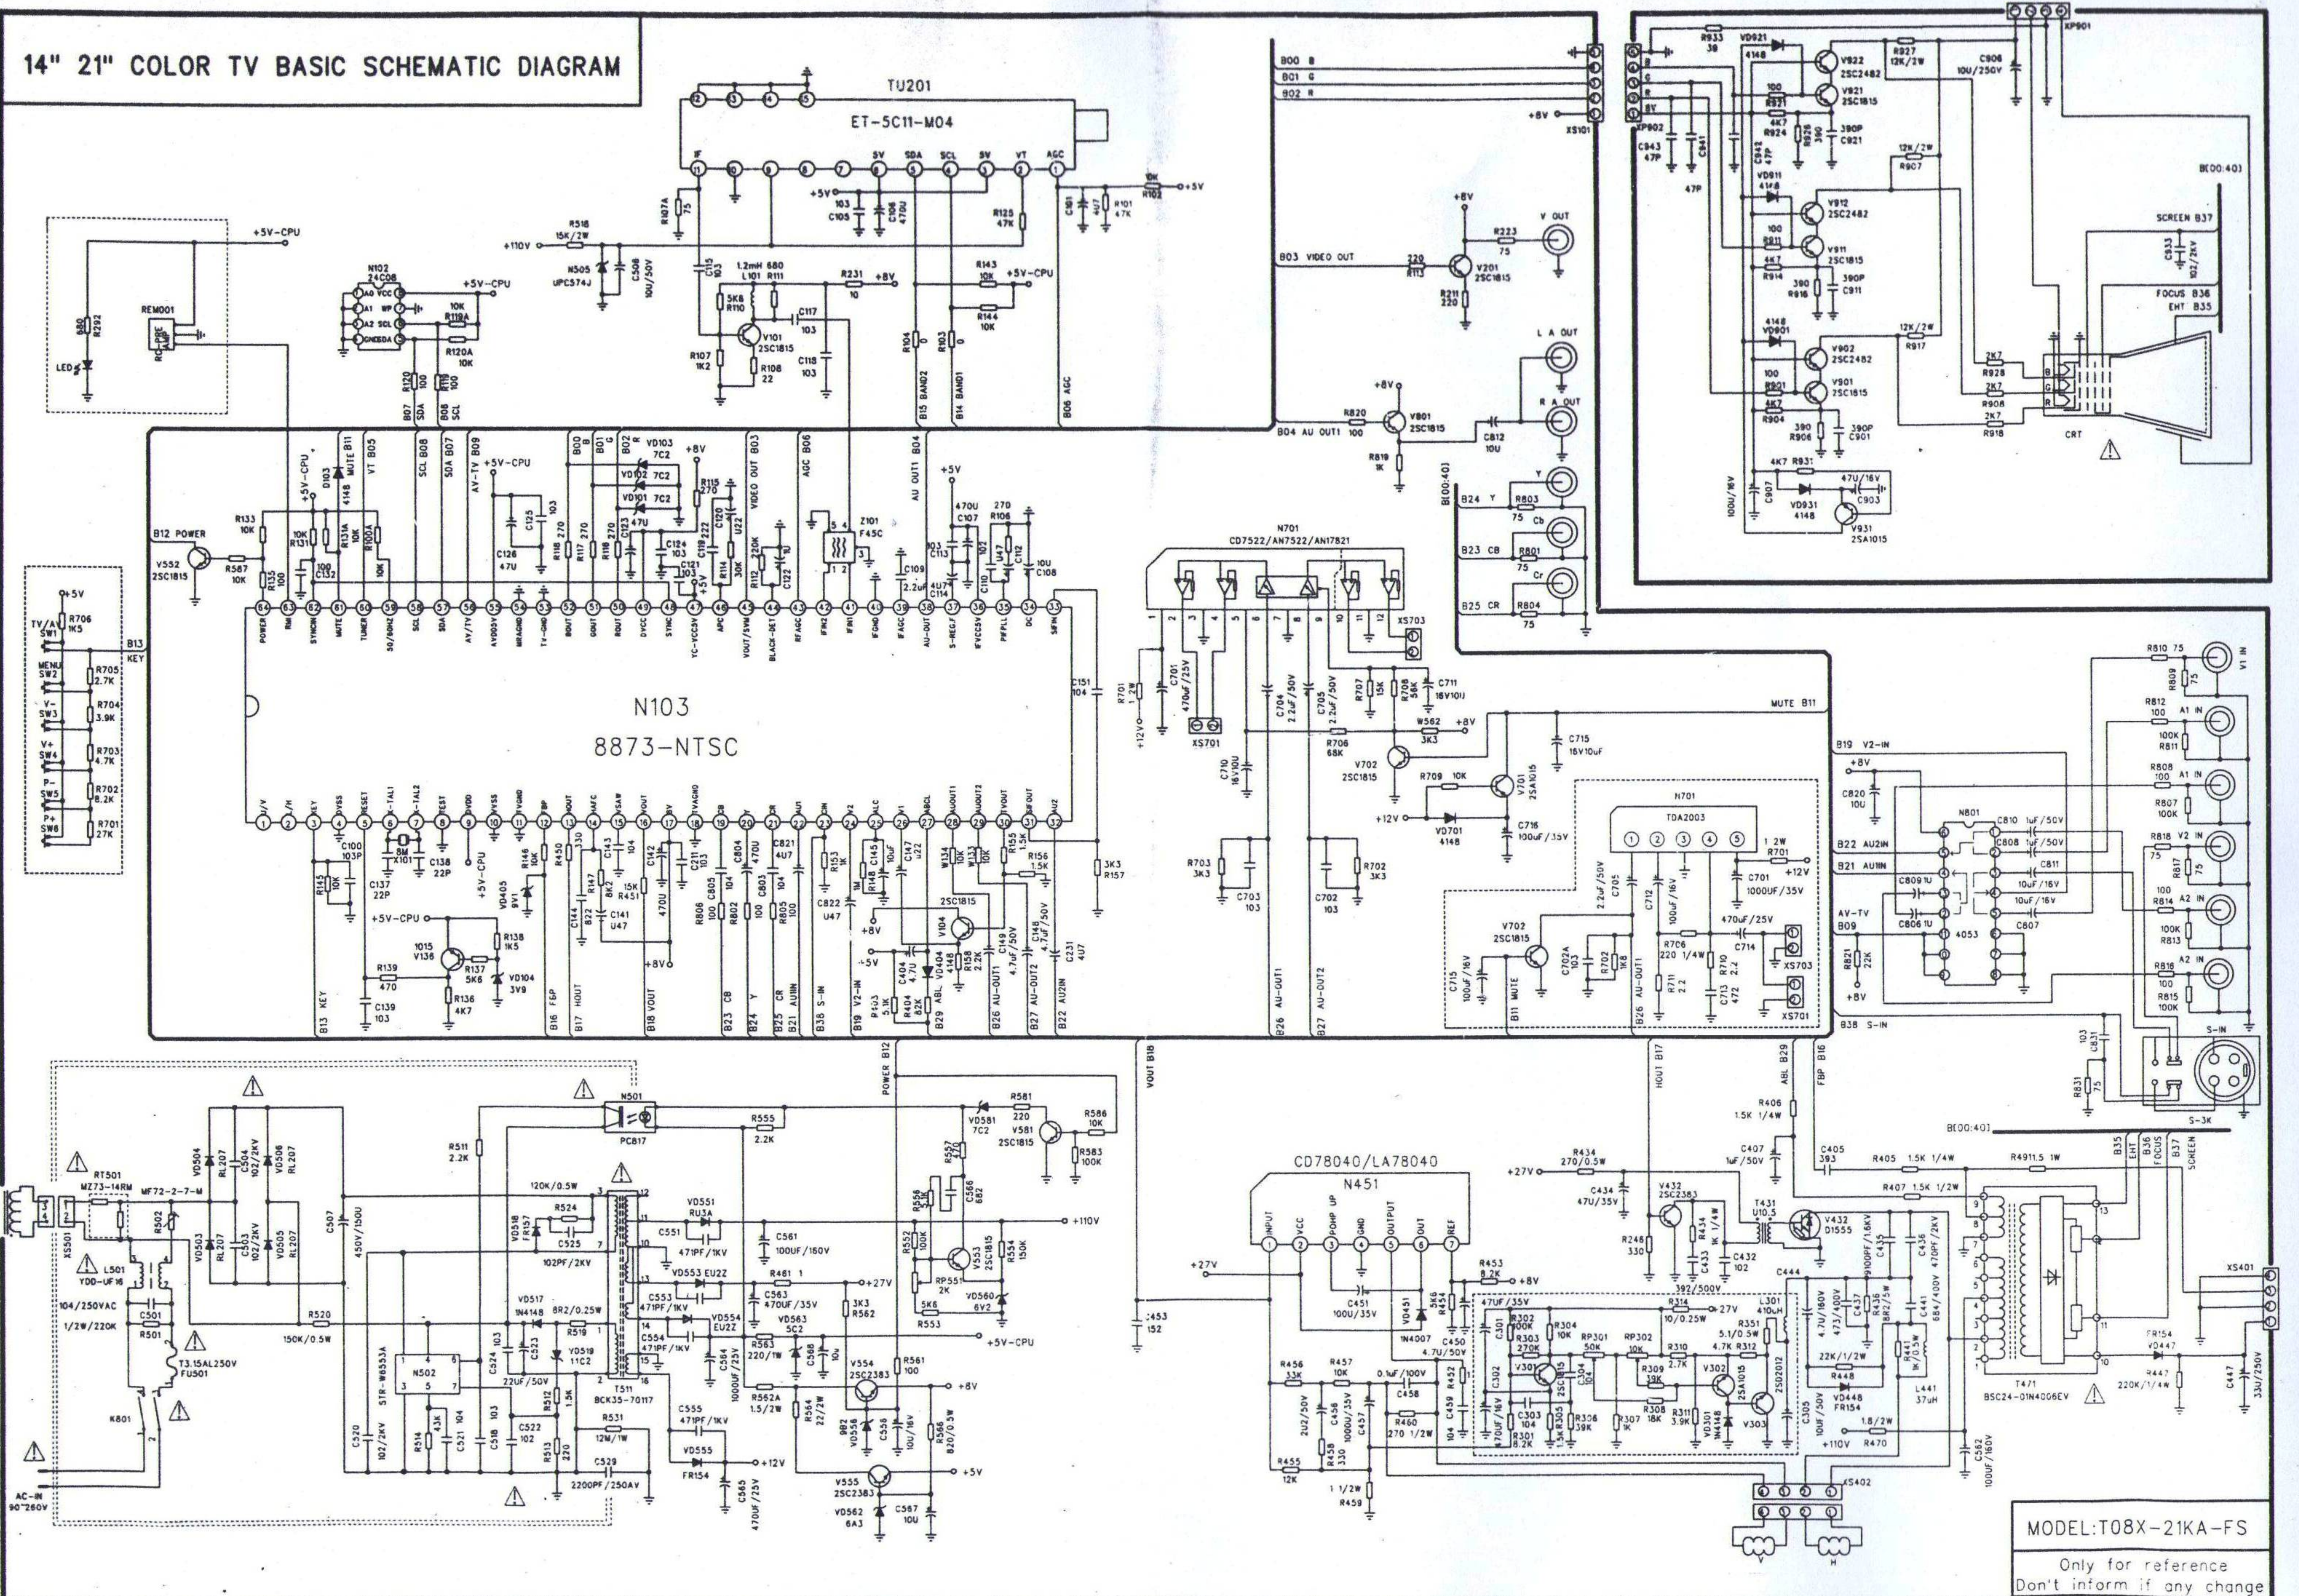

14" 21" COLOR TV BASIC SCHEMATIC DIAGRAM

MODEL:T08X-21KA-FS  
 Only for reference  
 Don't inform if any change